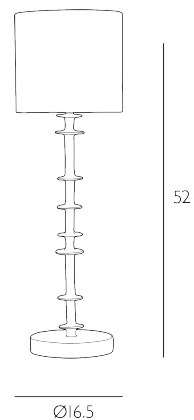

ICARUS

Table Lamp Chalk White Base Only

Our Icarus range derives its name from the famous Greek son of master craftsman Daedalus and is available in our new chalky white finish.

The Icarus is a base only product; shade sold separately. We recommend our DRM20 shade. [Click here to shop.](#)

Bulb not included; takes 1 x 40W max BC GLS. We recommend our BUL-B22-LED-4 bulb. [Click here to shop.](#)

SPECIFICATIONS:

| | |
|---------------------------|---------------------|
| Product code: | ICA4202 |
| Measurements: | H52 x Ø17cm |
| Primary Associated Shade: | DRM20 |
| Lamp Replaceable: | Yes |
| Finish: | Matt White |
| Material: | Resin |
| Cable Colour: | Braided White |
| Shade Included: | Base Only |
| Primary Bulb Detail: | 1 x 40w max B22 GLS |
| Bulb Included: | Lamp not included |
| Recommended Lamp: | BUL-B22-LED-4 |
| Switch Type: | Push Bar |
| Suitable: | Indoor |
| Electrical Class: | Class I - Earthed |
| Nett Weight (kg): | 1 kg ± 0.05 |