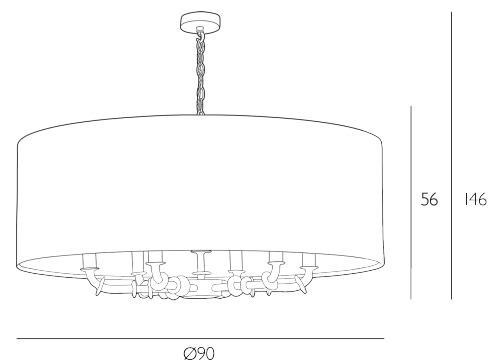

Height is adjustable at the point of installation (56-146cm).

Bulb not included; takes 6 x 40W max SES CNDL. We recommend our BUL-EI4-LED-13 bulb. [Click here to shop.](#)

Dimmable when paired with suitable bulbs.

SPECIFICATIONS:

Product code:	ICA8602
Measurements:	H min 56 - max 146 x Ø90cm
Fixing Plate Dimensions:	H6.5 x Ø10cm
Primary Associated Shade:	SI 699
Lamp Replaceable:	Yes
Finish:	White
Material:	Resin
Cable Colour:	Braided White
Shade Included:	Shade Inc
Primary Bulb Detail:	6 x 40w max SES CNDL
Bulb Included:	Lamps not included
Recommended Lamp:	BUL-EI4-LED-13
Suitable:	Indoor
Electrical Class:	Class 2 - Double Insulated
Nett Weight (kg):	5.3 kg
	