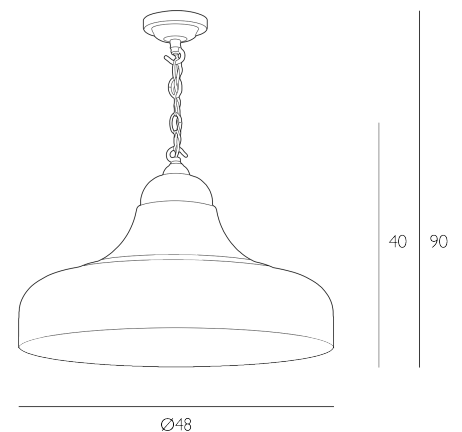

Height is adjustable at the point of installation (40-90cm).

Bulb not included; takes 1 x 60W max ES GLOBE. We recommend our BUL-E27-LED-19 bulb. [Click here to shop.](#)

Dimmable when paired with suitable bulbs.

SPECIFICATIONS:

Product code:	JUB8199
Measurements:	H min40 - max90 x Ø48cm
Lamp Replaceable:	Yes
Finish:	Bespoke
Material:	Metal
Shade Included:	Not Required
Primary Bulb Detail:	1 x 60w max ES Globe
Bulb Included:	Lamp not included
Recommended Lamp:	BUL-E27-LED-19
Suitable:	Indoor
Electrical Class:	Class 1 - Earthed
Nett Weight (kg):	1.4 kg
	± 0.1A