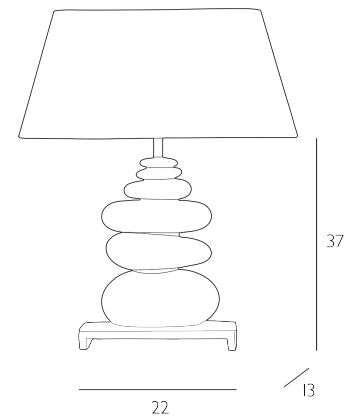

KIVI

Table Lamp Stone Base Only

A sculptural statement inspired by the meditative art of Japanese stone stacking, the Kivi Table Lamp base embodies balance, restraint and refined craftsmanship. Smooth, organically shaped stone forms are carefully layered to create a striking sense of rhythm and proportion, each piece hand-finished to celebrate natural texture and tonal variation. Resting on a solid square plinth, the design feels grounded yet effortlessly elegant. Intended to be paired with a shade of your choosing, Kivi offers a considered, designed approach to lighting, bringing quiet luxury and architectural presence to thoughtfully curated interiors.

The Kivi is a base only product; shade sold separately. We recommend our LEX15 shade. [Click here to shop.](#)

Bulb not included; takes 1 x 60W max BC GLS. We recommend our BUL-B22-LED-4 bulb. [Click here to shop.](#)

SPECIFICATIONS:

Product code:	KIV4217
Measurements:	D13 x H37 x W22cm
Dimension With Shade:	D25 x H49 x W40cm
Primary Associated Shade:	LEX15
Lamp Replaceable:	Yes
Finish:	Stone
Material:	Resin
Cable Colour:	Braided Silver
Shade Included:	Base Only
Primary Bulb Detail:	1 x 60w max B22 GLS
Bulb Included:	Lamp not included
Recommended Lamp:	BUL-B22-LED-4
Switch Type:	In Line Rocker
Suitable:	Indoor
Electrical Class:	Class I - Earthed
Nett Weight (kg):	4.5 kg