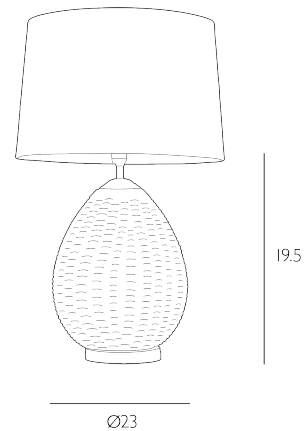

LOMBOK

Table Lamp Juniper Green and Antique Brass Base Only

Our bestselling Lombok design is inspired as an intricate reflection of the traditional basket weave. We have given it a fresh and vibrant twist to our classic colourway by adding a selection of our rich gloss lacquered colours. Shown here in our Juniper Green for a crisp earthy tone.

The Lombok is a base only product; shade sold separately. We recommend our TAP40 shade. Click here to shop.
Bulb not included; takes 1 x 60W max ES GLS. We recommend our BUL-E27-LED-16 bulb. Click here to shop.

SPECIFICATIONS:

Product code:	LOM4219
Measurements:	H47 x Ø23cm
Dimension With Shade:	H65 x Ø40cm
Primary Associated Shade:	TAP40
Associated Shades:	TAP40
Lamp Replaceable:	Yes
Finish:	Antique Brass & Juniper Green
Material:	Resin & Solid Brass
Cable Colour:	Braided Brown
Shade Included:	Base Only
Primary Bulb Detail:	1 x 60w max ES GLS
Bulb Included:	Lamp not included
Recommended Lamp:	BUL-E27-LED-16
Switch Type:	In Line Rocker
Suitable:	Indoor
Electrical Class:	Class I - Earthed
Nett Weight (kg):	4.2 kg
	⚡