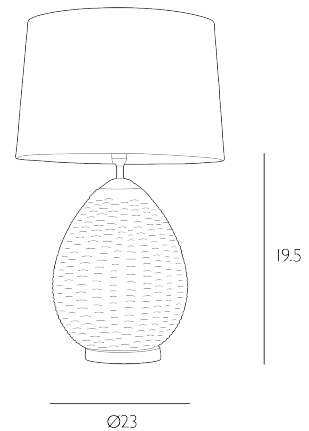

### *Table Lamp Strawberry and Antique Brass Base Only*

Our bestselling Lombok design is inspired as an intricate reflection of the traditional basket weave. We have given it a fresh and vibrant twist to our classic colourway by adding a selection of our rich gloss lacquered colours. Shown here in our Strawberry for a luscious juicy tone.

The Lombok is a base only product; shade sold separately. We recommend our TAP40 shade. Click here to shop.  
Bulb not included; takes 1 x 60W max ES GLS. We recommend our BUL-E27-LED-16 bulb. Click here to shop.

## SPECIFICATIONS:

Product code:	LOM4225
Measurements:	H47 x Ø23cm
Dimension With Shade:	H65 x Ø40cm
Primary Associated Shade:	TAP40
Associated Shades:	TAP40
Lamp Replaceable:	Yes
Finish:	Antique Brass & Strawberry
Material:	Resin & Solid Brass
Cable Colour:	Braided Brown
Shade Included:	Base Only
Primary Bulb Detail:	1 x 60w max ES GLS
Bulb Included:	Lamp not included
Recommended Lamp:	BUL-E27-LED-16
Switch Type:	In Line Rocker
Suitable:	Indoor
Electrical Class:	Class I - Earthed
Nett Weight (kg):	4.2 kg
	⚡ 🔌