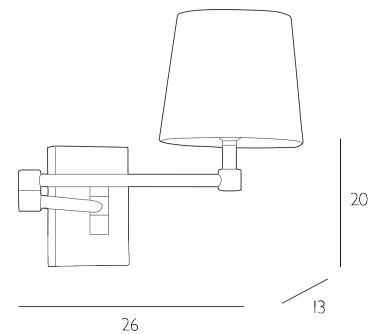

MUSWELL

Wall Light Antique Brass Bracket Only

Our Muswell wall light is a highly functional wall light featuring a fully adjustable arm and hand finished in antique brass. Shade sold separately.

The Muswell is sold as a fitting only; shades are sold separately. We recommend our MUR07 shade. [Click here to shop.](#)

Bulb not included; takes 1 x 60W max BC GB. We recommend our BUL-B22-LED-3 bulb. [Click here to shop.](#)

Dimmable when paired with suitable bulbs.

SPECIFICATIONS:

Product code:	MUS8875
Measurements:	D13 x H20 x W26cm
Primary Associated Shade:	MUR07
Lamp Replaceable:	Yes
Finish:	Antique Brass
Material:	Solid Brass
Shade Included:	Bracket Only
Primary Bulb Detail:	1 x 60w max B22 GB
Bulb Included:	Lamp not included
Recommended Lamp:	BUL-B22-LED-3
Suitable:	Indoor
Electrical Class:	Class I - Earthed
Nett Weight (kg):	0.5 kg
	±