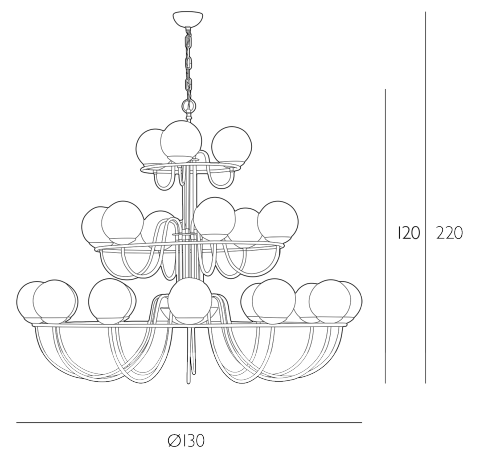

NEBULA

21 Light Pendant Antique Brass and Opal Glass

The new Nebula pendants take inspiration from Hoag's Object, the planetary nebula discovered in the 1950s.

Height is adjustable at the point of installation (120-220cm).

Bulb not included; takes 21 x 40W max SES GB. We recommend our BUL-E14-LED-15 bulb. [Click here to shop.](#)

Dimmable when paired with suitable bulbs.

SPECIFICATIONS:

Product code:	NEB2175
Measurements:	H min 120 - max 220 x Ø130cm
Fixing Plate Dimensions:	H9 x Ø11cm
Lamp Replaceable:	Yes
Finish:	Antique Brass & Opal Glass
Material:	Glass & Solid Brass
Cable Colour:	Braided Brown
Shade Included:	Not Required
Primary Bulb Detail:	21 x 40w max SES GB
Bulb Included:	Lamps not included
Recommended Lamp:	BUL-E14-LED-15
Suitable:	Indoor
Electrical Class:	Class I - Earthed
Nett Weight (kg):	16.2 kg ⚖️

Additional Information:

This fitting, including its packaging, may not fit through entryways less than 65cm wide. Please check before placing your order | Please be aware this fitting weighs 16.2kg, please ensure you have adequate fixings and support to raise and install this fitting in the intended location