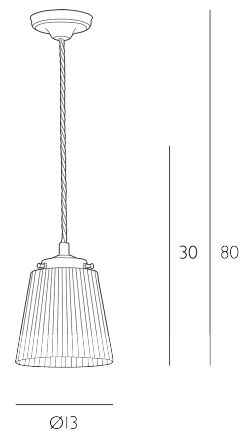

ODELL

Small Single Pendant Ribbed Glass and Aged Brass

The new Odell range with its traditional ribbed glass shades and distressed antique brass metalwork is at home in many settings.

Height is adjustable at the point of installation (30-80cm).

Bulb not included; takes 1 x 60W max BC GB. We recommend our BUL-B22-LED-3 bulb. [Click here to shop.](#)

Dimmable when paired with suitable bulbs.

SPECIFICATIONS:

| | |
|----------------------|---------------------------|
| Product code: | ODE0175 |
| Measurements: | H min30 - max80 x Ø13cm |
| Lamp Replaceable: | Yes |
| Finish: | Aged Brass & Ribbed Glass |
| Material: | Glass & Metal |
| Cable Colour: | Braided Brown |
| Shade Included: | Not Required |
| Primary Bulb Detail: | 1 x 60w max B22 GB |
| Bulb Included: | Lamp not included |
| Recommended Lamp: | BUL-B22-LED-3 |
| Suitable: | Indoor |
| Electrical Class: | Class I - Earthed |
| Nett Weight (kg): | 0.6 kg |
| | |