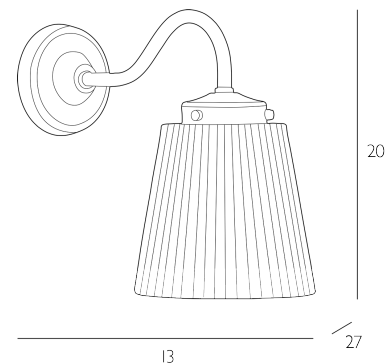

ODELL

Wall Light Ribbed Glass and Aged Brass

The new Odell range with its traditional ribbed glass shades and distressed antique brass metalwork is at home in many settings.

Bulb not included; takes 1 x 60W max BC GB. We recommend our BUL-B22-LED-3 bulb. [Click here to shop.](#)

Dimmable when paired with suitable bulbs.

SPECIFICATIONS:

Product code:	ODE0775
Measurements:	D27 x H20 x W13cm
Fixing Plate Dimensions:	H3 x Ø8.5cm
Lamp Replaceable:	Yes
Finish:	Aged Brass & Ribbed Glass
Material:	Glass & Metal
Cable Colour:	Braided Cream
Shade Included:	Not Required
Primary Bulb Detail:	1 x 60w max B22 GB
Bulb Included:	Lamp not included
Recommended Lamp:	BUL-B22-LED-3
Suitable:	Indoor
Electrical Class:	Class I - Earthed
Nett Weight (kg):	0.8 kg
	±