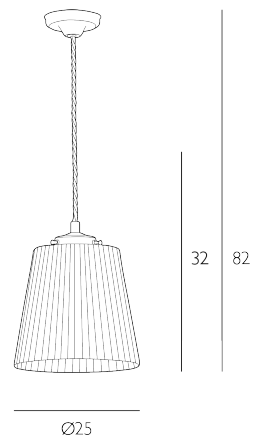

### *Large Single Pendant Ribbed Glass and Aged Brass*

The new Odell range with its traditional ribbed glass shades and distressed antique brass metalwork is at home in many settings.

Height is adjustable at the point of installation (32-82cm).

Bulb not included; takes 1 x 60W max BC GB. We recommend our BUL-B22-LED-3 bulb. [Click here to shop.](#)

Dimmable when paired with suitable bulbs.

---

## SPECIFICATIONS:

Product code:	ODE8175
Measurements:	H min32 - max82 x Ø25cm
Lamp Replaceable:	Yes
Finish:	Aged Brass & Ribbed Glass
Material:	Glass & Metal
Cable Colour:	Braided Brown
Shade Included:	Not Required
Primary Bulb Detail:	1 x 60w max B22 GB
Bulb Included:	Lamp not included
Recommended Lamp:	BUL-B22-LED-3
Suitable:	Indoor
Electrical Class:	Class 1 - Earthed
Nett Weight (kg):	2 kg