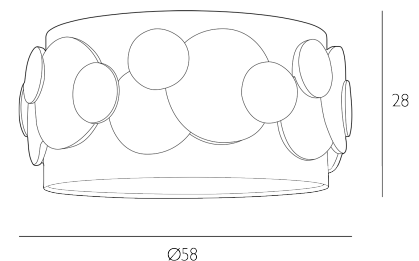

The Planet comes complete with a Bespoke Fabric Drum shade.  
Bulb not included; takes 4 x 60W max ES GLS. We recommend our BUL-E27-LED-17 bulb. [Click here to shop.](#)  
Dimmable when paired with suitable bulbs.

## SPECIFICATIONS:

Product code:	PLN5899
Measurements:	H28 x Ø58cm
Primary Associated Shade:	WIL20
Lamp Replaceable:	Yes
Finish:	Hand-brushed Black/Gold
Material:	Resin
Cable Colour:	Braided Black
Shade Included:	Shade Inc
Primary Bulb Detail:	4 x 60w max ES GLS
Bulb Included:	Lamps not included
Recommended Lamp:	BUL-E27-LED-17
Suitable:	Indoor
Electrical Class:	Class I - Earthed
Nett Weight (kg):	8 kg