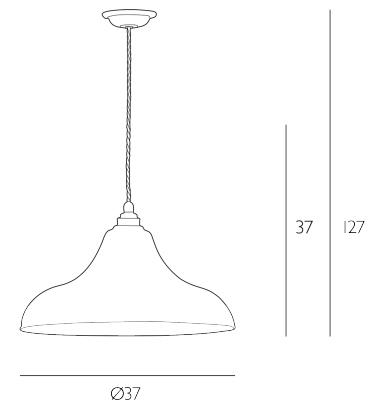

RUSKIN

Pendant Glass

This single pendant features our modern clear Ruskin glass, our traditional brown braided cable and antique brass hardware.

Height is adjustable at the point of installation (37-127cm).

Bulb not included; takes 1 x 60W max ES GLS. We recommend our BUL-E27-LED-15 bulb. [Click here to shop.](#)

Dimmable when paired with suitable bulbs.

SPECIFICATIONS:

Product code:	RUS0175
Measurements:	H min37 - max127 x Ø37cm
Fixing Plate Dimensions:	H3 x Ø9.5cm
Lamp Replaceable:	Yes
Finish:	Glass
Material:	Glass
Cable Colour:	Braided Brown
Shade Included:	Not Required
Primary Bulb Detail:	1 x 60w max ES GLS
Bulb Included:	Lamp not included
Recommended Lamp:	BUL-E27-LED-15
Suitable:	Indoor
Electrical Class:	Class I - Earthed
Nett Weight (kg):	1.9 kg

Additional Information:

Supplied with 100cm of cable