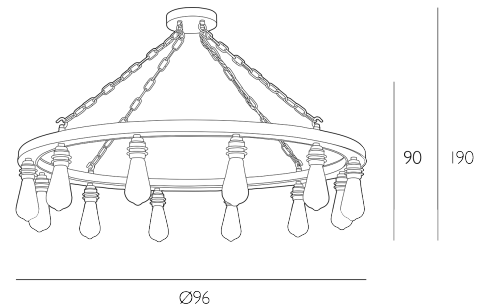

SADDLER

12 Light Pendant Leather Effect and Antique Brass

A larger version of our popular Saddler cartwheel pendant, now available as a twelve light.

Height is adjustable at the point of installation (90-190cm).

Bulb not included; takes 12 x 40W max ES GLS. We recommend our BUL-E27-LED-15 bulb. [Click here to shop.](#)

Dimmable when paired with suitable bulbs.

SPECIFICATIONS:

Product code:	SAD1283
Measurements:	H min90 - max190 x Ø96cm
Lamp Replaceable:	Yes
Finish:	Antique Brass & Leather Effect
Material:	Resin & Solid Brass
Cable Colour:	Braided Brown
Shade Included:	Not Required
Primary Bulb Detail:	12 x 40w max ES GLS
Bulb Included:	Lamps not included
Recommended Lamp:	BUL-E27-LED-15
Suitable:	Indoor
Electrical Class:	Class 1 - Earthed
Nett Weight (kg):	9 kg
	⚡ HIA

Additional Information:

This fitting, including it's packaging, may not fit through entryways less than 65cm wide. Please check before placing your order | Please be aware this fitting weighs 9.0kg, please ensure you have adequate fixings and support to raise and install this fitting in the intended location