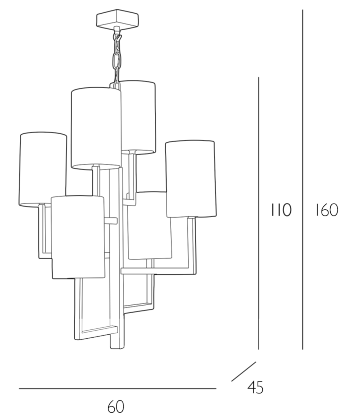

## SPRUCE

### *6 Light Armed Pendant Aged Silver Fitting Only*

This angular six light pendant features square boxed arms that are beautifully balanced to create this impressive centrepiece. The Spruce is sold as a fitting only; shades are sold separately. Height is adjustable at the point of installation (110-160cm). Bulb not included; takes 6 x 40W max SES CNDL. We recommend our BUL-E14-LED-14 bulb. Click here to shop. Dimmable when paired with suitable bulbs.

## SPECIFICATIONS:

Product code:	SPR0639
Measurements:	D45 x H min 110 - max 160 x W60cm
Primary Associated Shade:	DRT13
Lamp Replaceable:	Yes
Finish:	Aged Silver
Material:	Metal
Cable Colour:	Braided Silver
Shade Included:	Fitting Only
Primary Bulb Detail:	6 x 40w max SES CNDL
Bulb Included:	Lamps not included
Recommended Lamp:	BUL-E14-LED-14
Suitable:	Indoor
Electrical Class:	Class I - Earthed
Nett Weight (kg):	3.5 kg
	 

### *Additional Information:*

This fitting, including its packaging, may not fit through entryways less than 65cm wide. Please check before placing your order