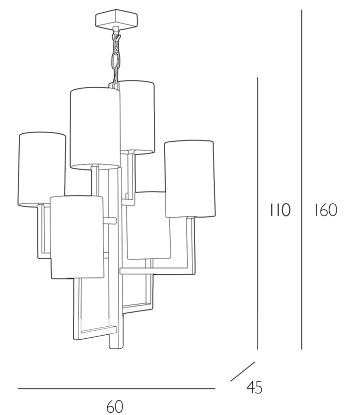

SPRUCE

6 Light Armed Pendant Aged Bronze Fitting Only

This angular six light pendant features square boxed arms that are beautifully balanced to create this impressive centrepiece. The Spruce is sold as a fitting only; shades are sold separately. Height is adjustable at the point of installation (110-160cm). Bulb not included; takes 6 x 40W max SES CNDL. We recommend our BUL-E14-LED-14 bulb. Click here to shop. Dimmable when paired with suitable bulbs.

SPECIFICATIONS:

Product code:	SPR0663
Measurements:	D45 x H min 110 - max 160 x W60cm
Primary Associated Shade:	DRT13
Lamp Replaceable:	Yes
Finish:	Aged Bronze
Material:	Metal
Cable Colour:	Braided Brown
Shade Included:	Fitting Only
Primary Bulb Detail:	6 x 40w max SES CNDL
Bulb Included:	Lamps not included
Recommended Lamp:	BUL-E14-LED-14
Suitable:	Indoor
Electrical Class:	Class I - Earthed
Nett Weight (kg):	3.5 kg
	 

Additional Information:

This fitting, including its packaging, may not fit through entryways less than 65cm wide. Please check before placing your order