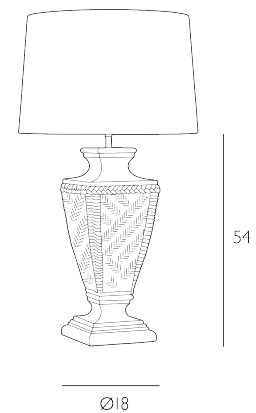

TALLOW

Table Lamp Mahogany Base Only

We love the retro 1970's feel of this enduring hand cast table lamp.

The Tallow is a base only product; shade sold separately. We recommend our TAP40 shade. Click here to shop.

Bulb not included; takes 1 x 60W max ES GLS. We recommend our BUL-E27-LED-17 bulb. Click here to shop.

SPECIFICATIONS:

Product code:	TAL4247
Measurements:	H54 x Ø18cm
Dimension With Shade:	H72 x Ø40cm
Primary Associated Shade:	TAP40
Lamp Replaceable:	Yes
Finish:	Hand Painted Wood Effect
Material:	Resin
Cable Colour:	Braided Brown
Shade Included:	Base Only
Primary Bulb Detail:	1 x 60w max ES GLS
Bulb Included:	Lamp not included
Recommended Lamp:	BUL-E27-LED-17
Switch Type:	In Line Rocker
Suitable:	Indoor
Electrical Class:	Class I - Earthed
Nett Weight (kg):	7 kg
	⚡