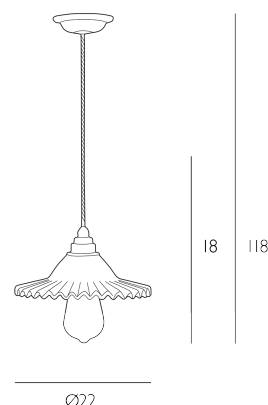

### *Pendant Opal Glass and Antique Brass*

Tysoe combines style and function featuring a crimped edge opal glass on a simple antique brass suspension with cotton braided cable creating an effortless pendant perfectly suited for kitchens, hallways and dining spaces. Height is adjustable at the point of installation (17.5-117.5cm).

## SPECIFICATIONS:

Product code:	TYS0175
Measurements:	H min 18 - max 118 x Ø22cm
Lamp Replaceable:	Yes
Finish:	Antique Brass & Opal Glass
Material:	Glass & Metal
Cable Colour:	Braided Brown
Shade Included:	Not Required
Primary Bulb Detail:	1 x 60w max ES GLS
Bulb Included:	Lamp not included
Recommended Lamp:	BUL-E27-LED-16
Suitable:	Indoor
Electrical Class:	Class I - Earthed
Nett Weight (kg):	0.4 kg