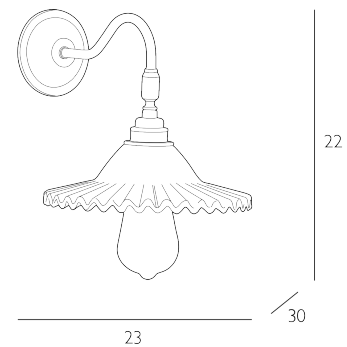

### *Wall Light Opal Glass and Antique Brass*

Tysoe combines style and function featuring a crimped edge opal glass and an adjustable knuckle to enable directional lighting. The Tysoe is available in our classic antique brass finish.

Bulb not included; takes 1 x 60W max ES GLS. We recommend our BUL-E27-LED-16 bulb. [Click here to shop.](#)

Dimmable when paired with suitable bulbs.

---

## SPECIFICATIONS:

Product code:	TYS0775
Measurements:	D30 x H22 x W23cm
Lamp Replaceable:	Yes
Finish:	Antique Brass & Opal Glass
Material:	Glass & Metal
Shade Included:	Not Required
Primary Bulb Detail:	1 x 60w max ES GLS
Bulb Included:	Lamp not included
Recommended Lamp:	BUL-E27-LED-16
Suitable:	Indoor
Electrical Class:	Class I - Earthed
Nett Weight (kg):	0.8 kg ±