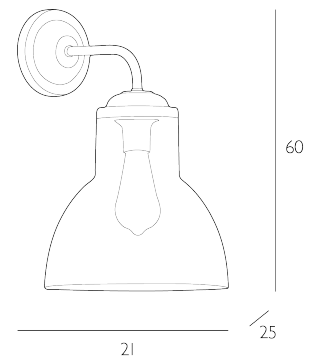

UPTON

Wall Light Black and Glass

To complement our best selling Upton pendants, we are pleased to introduce a matching wall light. Featuring either striking Black, warm Antique Brass or contemporary Chrome metalwork, each colour way makes it a perfect design for modern living. Bulb not included; takes 1 x 60W max ES GLS. We recommend our BUL-E27-LED-I6 bulb. Click here to shop. Dimmable when paired with suitable bulbs.

SPECIFICATIONS:

Product code:	UPT0722
Measurements:	D25 x H60 x W21 cm
Fixing Plate Dimensions:	H3.5 x Ø10cm
Lamp Replaceable:	Yes
Finish:	Black & Glass
Material:	Glass & Metal
Shade Included:	Not Required
Primary Bulb Detail:	1 x 60w max ES GLS
Bulb Included:	Lamp not included
Recommended Lamp:	BUL-E27-LED-I6
Suitable:	Indoor
Electrical Class:	Class I - Earthed
Nett Weight (kg):	0.9 kg
	±