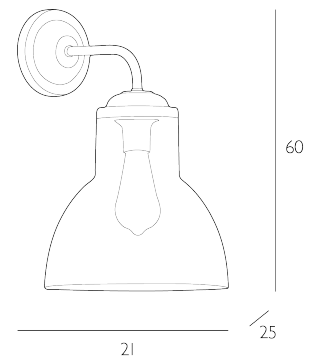

UPTON

Wall Light Antique Brass and Glass

To complement our best selling Upton pendants, we are pleased to introduce a matching wall light. Featuring either striking Black, warm Antique Brass or contemporary Chrome metalwork, each colour way makes it a perfect design for modern living. Bulb not included; takes 1 x 60W max ES GLS. We recommend our BUL-E27-LED-16 bulb. Click here to shop. Dimmable when paired with suitable bulbs.

SPECIFICATIONS:

Product code:	UPT0775
Measurements:	D25 x H60 x W21cm
Fixing Plate Dimensions:	H3.5 x Ø10cm
Lamp Replaceable:	Yes
Finish:	Antique Brass & Glass
Material:	Glass & Metal
Shade Included:	Not Required
Primary Bulb Detail:	1 x 60w max ES GLS
Bulb Included:	Lamp not included
Recommended Lamp:	BUL-E27-LED-16
Suitable:	Indoor
Electrical Class:	Class I - Earthed
Nett Weight (kg):	0.9 kg
	±