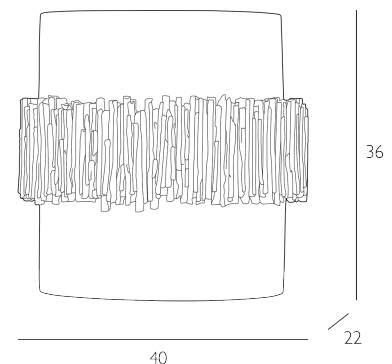

### *2 Light Wall Light Gold With Bespoke Shade*

The shaded Willow wall light is the latest addition to our best selling Willow collection.

The Willow comes complete with a Bespoke Fabric Half drum shade. Bulb not included; takes 2 x 60W max ES GB. We recommend our BUL-E27-LED-22 bulb. [Click here to shop.](#)

## SPECIFICATIONS:

Product code:	WIL3199
Measurements:	D22 x H36 x W40cm
Primary Associated Shade:	SI132
Lamp Replaceable:	Yes
Finish:	Gold
Material:	Resin
Shade Included:	Shade Inc
Primary Bulb Detail:	2 x 60w max ES GB
Bulb Included:	Lamps not included
Recommended Lamp:	BUL-E27-LED-22
Suitable:	Indoor
Electrical Class:	Class 2 - Double Insulated
Nett Weight (kg):	2 kg