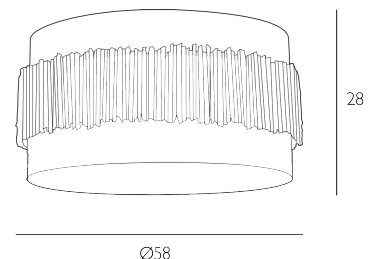

Supplied with a white cotton diffuser.  
The Willow comes complete with a Bespoke Fabric Drum shade.  
Bulb not included; takes 4 x 60W max ES GLS. We recommend our BUL-E27-LED-17 bulb. [Click here to shop.](#)  
Dimmable when paired with suitable bulbs.

## SPECIFICATIONS:

Product code:	WIL5899
Measurements:	H28 x Ø58cm
Primary Associated Shade:	WIL20
Lamp Replaceable:	Yes
Finish:	Gold
Material:	Resin
Cable Colour:	Braided Brown
Shade Included:	Shade Inc
Primary Bulb Detail:	4 x 60w max ES GLS
Bulb Included:	Lamps not included
Recommended Lamp:	BUL-E27-LED-17
Suitable:	Indoor
Electrical Class:	Class I - Earthed
Nett Weight (kg):	4.7 kg
	±