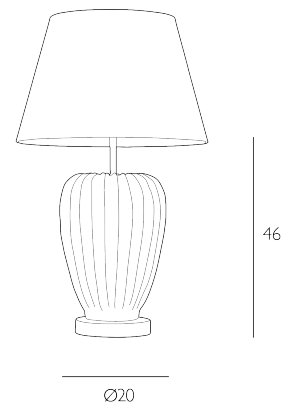

WISLEY

Table Lamp Chalk White Base Only

Taking inspiration from the humble cocoa bean, our Wisley table lamp has been named after the home of one of the renowned Royal Horticultural gardens. Its furrowed design is available in two colour ways. Our rich Veridgris with its hand painted copper highlights or our new soft Chalky White finish.

The Wisley is a base only product; shade sold separately. We recommend our PLG40 shade. Click here to shop.
Bulb not included; takes 1 x 60W max ES GLS. We recommend our BUL-E27-LED-16 bulb. Click here to shop.

SPECIFICATIONS:

Product code:	WIS4202
Measurements:	H46 x Ø20cm
Primary Associated Shade:	PLG40
Associated Shades:	EMP40
Lamp Replaceable:	Yes
Finish:	White
Material:	Resin
Cable Colour:	Braided White
Shade Included:	Base Only
Primary Bulb Detail:	1 x 60w max ES GLS
Bulb Included:	Lamp not included
Recommended Lamp:	BUL-E27-LED-16
Switch Type:	In Line Rocker
Suitable:	Indoor
Electrical Class:	Class I - Earthed
Nett Weight (kg):	5.5 kg
	⚡ 🔩