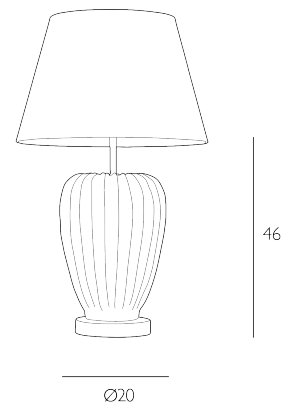

WISLEY

Table Lamp Verdigris Base Only

Taking inspiration from the humble cocoa bean, our Wisley table lamp has been named after the home of one of the renowned Royal Horticultural gardens. Its furrowed design is available in two colour ways. Our rich Veridgris with its hand painted copper highlights or our new soft Chalky White finish.

The Wisley is a base only product; shade sold separately. We recommend our EMP40 shade. Click here to shop.
Bulb not included; takes 1 x 60W max ES GLS. We recommend our BUL-E27-LED-16 bulb. Click here to shop.

SPECIFICATIONS:

Product code:	WIS4266
Measurements:	H46 x Ø20cm
Primary Associated Shade:	EMP40
Associated Shades:	PLG40
Lamp Replaceable:	Yes
Finish:	Green
Material:	Resin
Cable Colour:	Braided Black
Shade Included:	Base Only
Primary Bulb Detail:	1 x 60w max ES GLS
Bulb Included:	Lamp not included
Recommended Lamp:	BUL-E27-LED-16
Switch Type:	In Line Rocker
Suitable:	Indoor
Electrical Class:	Class I - Earthed
Nett Weight (kg):	5.5 kg
	⚡ 🔩