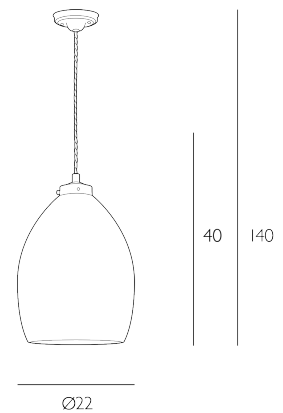

### *Pendant White Ribbed Glass*

This single pendant features the opal ribbed small Yeats glass, our traditional silver braided cable and chrome hardware.

Height is adjustable at the point of installation (30-120cm).

## SPECIFICATIONS:

Product code:	YEA0150
Measurements:	H min30 - max 120 x Ø30cm
Fixing Plate Dimensions:	H3 x Ø9.5cm
Lamp Replaceable:	Yes
Finish:	White Ribbed Glass
Material:	Glass
Cable Colour:	Braided Silver
Shade Included:	Not Required
Primary Bulb Detail:	1 x 60w max ES GLS
Bulb Included:	Lamp not included
Recommended Lamp:	BUL-E27-LED-15
Suitable:	Indoor
Electrical Class:	Class I - Earthed
Nett Weight (kg):	1.6 kg