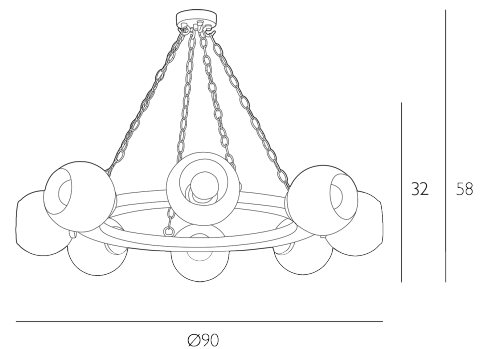

ZEUS

8 Light Pendant Antique Brass and Amber Glass

With their luminary crowns of hand blown amber glass, our new Zeus pendants are sure to add real drama to a space.

Height is adjustable at the point of installation (32-58cm).

Bulb not included; takes 8 x 60W max ES GLS. We recommend our BUL-E27-LED-16 bulb. [Click here to shop.](#)

Dimmable when paired with suitable bulbs.

SPECIFICATIONS:

Product code:	ZEU0875
Measurements:	H min32 - max58 x Ø90cm
Lamp Replaceable:	Yes
Finish:	Amber Glass & Antique Brass
Material:	Glass & Solid Brass
Cable Colour:	Braided Brown
Shade Included:	Not Required
Primary Bulb Detail:	8 x 60w max ES GLS
Bulb Included:	Lamps not included
Recommended Lamp:	BUL-E27-LED-16
Suitable:	Indoor
Electrical Class:	Class I - Earthed
Nett Weight (kg):	6.6 kg

Additional Information:

This fitting, including it's packaging, may not fit through entryways less than 65cm wide. Please check before placing your order | Please be aware this fitting weighs 6.6kg, please ensure you have adequate fixings and support to raise and install this fitting in the intended location