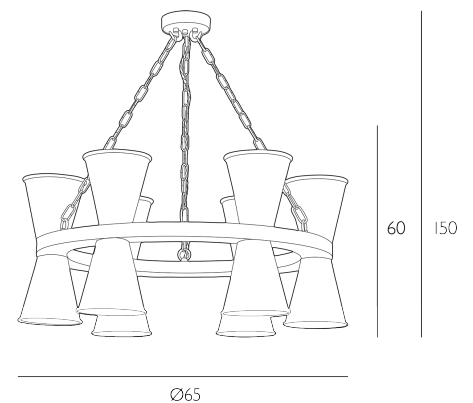

Height is adjustable at the point of installation (60-150cm).
Bulb not included; takes 12 x 40W max SES GB. We recommend our BUL-E14-LED-15 bulb. [Click here to shop.](#)
Dimmable when paired with suitable bulbs.

SPECIFICATIONS:

Product code:	PUT12
Measurements:	H min60 - max150 x Ø65cm
Lamp Replaceable:	Yes
Finish:	Antique Brass & Bespoke
Material:	Metal & Solid Brass
Cable Colour:	Braided Cream
Shade Included:	Not Required
Primary Bulb Detail:	12 x 40w max SES GB
Bulb Included:	Lamps not included
Recommended Lamp:	BUL-E14-LED-15
Suitable:	Indoor
Electrical Class:	Class I - Earthed
Nett Weight (kg):	5 kg
	⚡ ⚡⚡