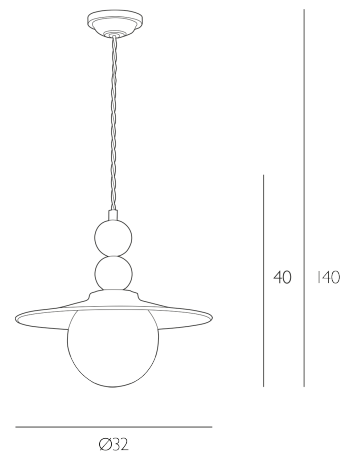

Height is adjustable at the point of installation (40-240cm).

Bulb not included; takes 1 x 40W max SES GB. We recommend our BUL-E14-LED-3 bulb. [Click here to shop.](#)

Dimmable when paired with suitable bulbs.

## SPECIFICATIONS:

Product code:	NEO0125
Measurements:	H min40 - max240 x Ø32cm
Lamp Replaceable:	Yes
Finish:	Blush Pink & Strawberry
Material:	Metal
Cable Colour:	Braided Cream
Shade Included:	Not Required
Primary Bulb Detail:	1 x 40w max SES GB
Bulb Included:	Lamp not included
Recommended Lamp:	BUL-E14-LED-3
Suitable:	Indoor
Electrical Class:	Class 2 - Double Insulated
Nett Weight (kg):	1.3 kg
	