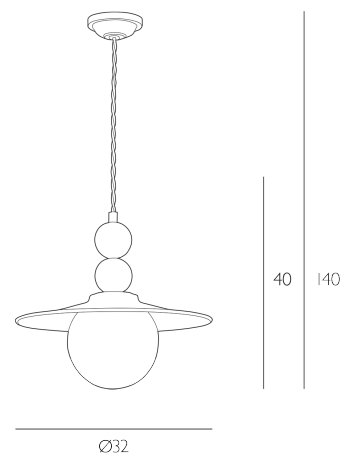

Height is adjustable at the point of installation (40-140cm).

Bulb not included; takes 1 x 40W max SES GB. We recommend our BUL-E14-LED-3 bulb. [Click here to shop.](#)

Dimmable when paired with suitable bulbs.

SPECIFICATIONS:

Product code:	NEO0199
Measurements:	H min40 - max140 x Ø32cm
Lamp Replaceable:	Yes
Finish:	Bespoke & Opal Glass
Material:	Glass & Metal
Shade Included:	Not Required
Primary Bulb Detail:	1 x 40w max SES GB
Bulb Included:	Lamp not included
Recommended Lamp:	BUL-E14-LED-3
Suitable:	Indoor
Electrical Class:	Class 2 - Double Insulated
Nett Weight (kg):	1.3 kg