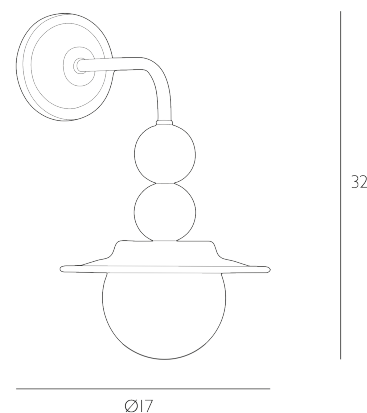

### *Wall Light Blush Pink and Strawberry*

Introducing Neo, a vibrant and versatile mini collection featuring a matching pendant and wall light. Intrinsic to Neo's design is a colourful interplay between decorative spheres. Neo, the Greek prefix meaning new offers a fresh perspective on adding colour to your lighting scheme.

Bulb not included; takes 1 x 6W max G9

Dimmable when paired with suitable bulbs.

## SPECIFICATIONS:

|                      |                            |
|----------------------|----------------------------|
| Product code:        | NEO0725                    |
| Measurements:        | H32 x Ø17cm                |
| Lamp Replaceable:    | Yes                        |
| Finish:              | Blush Pink & Strawberry    |
| Material:            | Metal                      |
| Shade Included:      | Not Required               |
| Primary Bulb Detail: | 1 x 6w max G9              |
| Bulb Included:       | Lamp not included          |
| Suitable:            | Indoor                     |
| Electrical Class:    | Class 2 - Double Insulated |
| Nett Weight (kg):    | 0.4 kg                     |