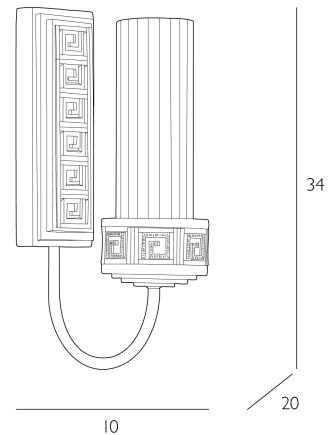

PLATO

Wall Light Ribbed Glass and Hand-brushed Black/Gold

Infused with classical charm and refined geometry, the Plato wall light blends architectural texture with soft illumination. Inspired by the ancient Greek key motif, the design features a sculptural backplate and lamp holder embossed with a repeating key pattern, lending depth and ornamentation. A clear ribbed glass shade adds elegance and diffuses light with gentle brilliance. Available in cream and gold or black and gold, Plato is a statement piece ideal for hallways, living rooms, or bathrooms. Its symmetrical form and timeless palette make it equally suited to traditional and contemporary interiors.

Bulb not included; takes 1 x 40W max SES CNDL. We recommend our BUL-EI 4-LED-13 bulb. [Click here to shop.](#)
Dimmable when paired with suitable bulbs.

SPECIFICATIONS:

Product code:	PLA0722
Measurements:	D20 x H34 x W10cm
Fixing Plate Dimensions:	D3.5 x H22 x W8cm
Finish:	Hand-brushed Black/Gold & Ribbed Glass
Material:	Glass & Resin
Shade Included:	Not Required
Primary Bulb Detail:	1 x 40w max SES CNDL
Bulb Included:	Lamp not included
Recommended Lamp:	BUL-EI 4-LED-13
Suitable:	Indoor
Electrical Class:	Class 2 - Double Insulated
Nett Weight (kg):	0 kg