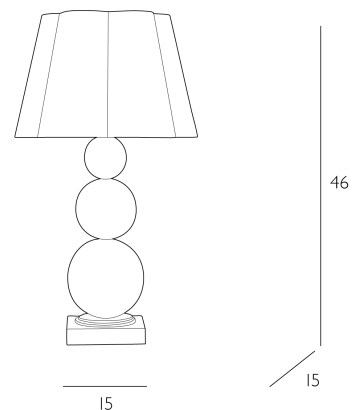

SPECIFICATIONS:

Product code:	ATH4299
Measurements:	D15 x H46 x W15cm
Primary Associated Shade:	CLO10
Finish:	Bespoke
Material:	Metal
Shade Included:	Base Only
Primary Bulb Detail:	1 x 60w max ES GLS
Bulb Included:	Lamp not included
Recommended Lamp:	BUL-E27-LED-16
Switch Type:	In Line Rocker
Suitable:	Indoor
Electrical Class:	Class I - Earthed
Nett Weight (kg):	4 kg