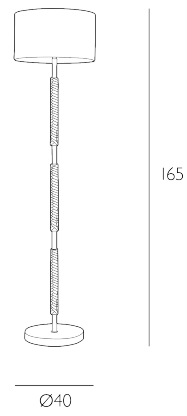

Electrical Class:
Nett Weight (kg):

Class I - Earthed
5.2 kg
⚡ ⚡ ⚡

Additional Information:

Lamp not included. We recommend our BUL-B22-LED-3 bulb | Shade not included; sold as base only. We recommend our CA116 shade

www.davidhuntlighting.co.uk

| sales@davidhuntlighting.co.uk

| 01295 672 628