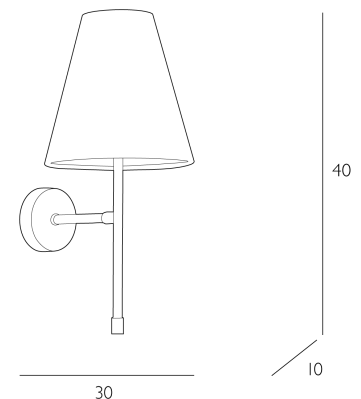

AIX

Wall Light Butter Brass Bracket Only

Inspired by the relaxed elegance of French Provençal interiors, the Aix Collection reimagines classic silhouettes with a contemporary update. Anchored by slender brass arms and clean architectural lines, this versatile series is elevated by its signature feature, playful, tailored lampshades in gingham and satin, offered in a curated palette of soft pastels and rich tones. The Aix Collection is designed to bring warmth, character, and a sense of curated ease to your space. The Aix collection comprises of a 10 or 5 light pendant with a matching wall light available in either Butter Brass and Antique Brass.

The Aix is sold as a fitting only; shades are sold separately. We recommend our DOR07 shade. [Click here to shop.](#)
Bulb not included; takes 1 x 40W max BC GB. We recommend our BUL-B22-LED-3 bulb. [Click here to shop.](#)
Dimmable when paired with suitable bulbs.

SPECIFICATIONS:

Product code:	AIX0740
Measurements:	D30 x H40 x W10cm
Primary Associated Shade:	DOR07
Finish:	Brushed Brass
Material:	Solid Brass
Shade Included:	Bracket Only
Primary Bulb Detail:	1 x 40w max B22 GB
Bulb Included:	Lamp not included
Recommended Lamp:	BUL-B22-LED-3
Suitable:	Indoor
Electrical Class:	Class I - Earthed
Nett Weight (kg):	0 kg ±