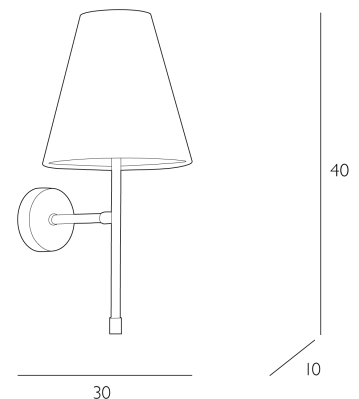

AIX

Wall Light Antique Brass Bracket Only

Inspired by the relaxed elegance of French Provençal interiors, the Aix Collection reimagines classic silhouettes with a contemporary update. Anchored by slender brass arms and clean architectural lines, this versatile series is elevated by its signature feature, playful, tailored lampshades in gingham and satin, offered in a curated palette of soft pastels and rich tones. The Aix Collection is designed to bring warmth, character, and a sense of curated ease to your space. The Aix collection comprises of a 10 or 5 light pendant with a matching wall light available in either Butter Brass and Antique Brass.

The Aix is sold as a fitting only; shades are sold separately. We recommend our DOR07 shade. [Click here to shop.](#)
Bulb not included; takes 1 x 40W max BC GB. We recommend our BUL-B22-LED-3 bulb. [Click here to shop.](#)
Dimmable when paired with suitable bulbs.

SPECIFICATIONS:

Product code:	AIX0775
Measurements:	D30 x H40 x W10cm
Primary Associated Shade:	DOR07
Finish:	Antique Brass
Material:	Solid Brass
Shade Included:	Bracket Only
Primary Bulb Detail:	1 x 40w max B22 GB
Bulb Included:	Lamp not included
Recommended Lamp:	BUL-B22-LED-3
Suitable:	Indoor
Electrical Class:	Class I - Earthed
Nett Weight (kg):	1 kg ±