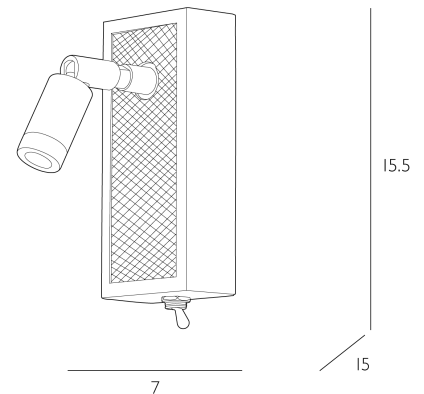

ALBANY

Wall Light Antique Brass and Matt Brown LED

The Albany Spot Light blends heritage detailing with contemporary function, offering a smart, stylish solution for focused illumination. Set on a antique brass backplate with a richly textured woven leather detailed inlay, the Albany brings artisanal warmth to an otherwise minimal silhouette. Its directional spotlight pivots effortlessly, casting a clean, concentrated beam ideal for reading in bed or accenting artwork and shelving. Finished in antique bronze with subtle patina, the Albany is a refined choice for interiors that value craftsmanship as much as utility.

The Albany features an integrated LED light source; 1 x 1w LED inc | 70 lumens | 3000k

SPECIFICATIONS:

Product code:	ALB0775
Measurements:	D15 x H15.5 x W7cm
Finish:	Antique Brass & Matt Brown
Material:	Resin & Solid Brass
Shade Included:	Not Required
Primary Bulb Detail:	1 x 1w LED inc 70 lumens 3000k
Bulb Included:	LED Integrated
Lumens:	70
Colour Temp:	3000
Colour Rendering:	90
Efficiency:	70
Lamplife:	25000
Switch Type:	Toggle
Suitable:	Indoor
Electrical Class:	Class I - Earthed
Nett Weight (kg):	0 kg
	±  LED