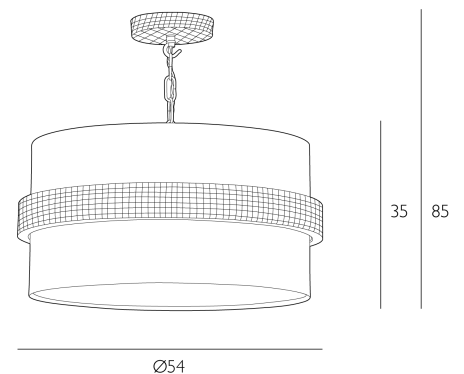

Allegra is available as a pendant and wall light.

Height is adjustable at the point of installation (35-85cm).

Bulb not included; takes 4 x 60W max ES GLS. We recommend our BUL-E27-LED-17 bulb. [Click here to shop.](#)

## SPECIFICATIONS:

Product code:	ALL0451
Measurements:	H min35 - max85 x Ø54cm
Primary Associated Shade:	WIL20
Finish:	Bespoke & Leather Effect
Material:	Fabric & Resin
Cable Colour:	Braided Brown
Shade Included:	Shade Inc
Primary Bulb Detail:	4 x 60w max ES GLS
Bulb Included:	Lamps not included
Recommended Lamp:	BUL-E27-LED-17
Suitable:	Indoor
Electrical Class:	Class I - Earthed
Nett Weight (kg):	5 kg
	± 0.1A