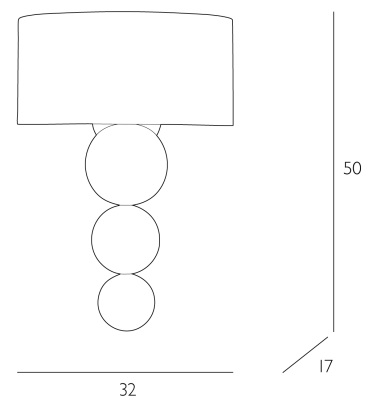

## SPECIFICATIONS:

Product code:	ATH07
Measurements:	D17 x H50 x W32cm
Primary Associated Shade:	SI132
Finish:	Bespoke
Material:	Fabric & Metal
Shade Included:	Shade Inc
Primary Bulb Detail:	1 x 40w max ES GLS
Bulb Included:	Lamp not included
Recommended Lamp:	BUL-E27-LED-16
Suitable:	Indoor
Electrical Class:	Class 1 - Earthed
Nett Weight (kg):	1.4 kg
	⚡