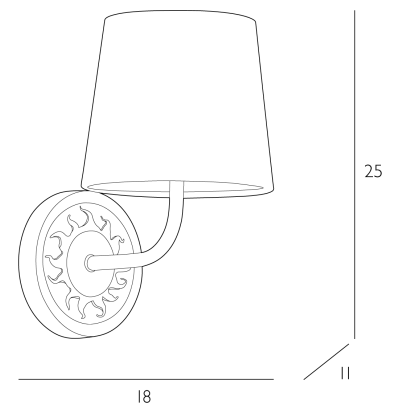

SPECIFICATIONS:

Product code:	AZI0799
Measurements:	D18 x H25 x W11 cm
Primary Associated Shade:	MUR07
Finish:	Antique Brass & Bespoke
Material:	Resin & Solid Brass
Shade Included:	Bracket Only
Primary Bulb Detail:	1 x 40w max B22 GB
Bulb Included:	Lamp not included
Recommended Lamp:	BUL-B22-LED-3
Suitable:	Indoor
Electrical Class:	Class 1 - Earthed
Nett Weight (kg):	0 kg ±