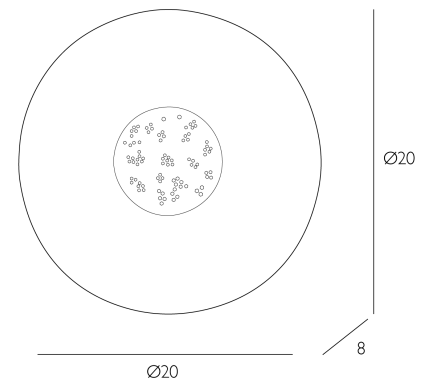

## SPECIFICATIONS:

Product code:	BOC0769
Measurements:	D8 x Ø20cm
Finish:	Alabaster Glass & Antique Brass
Material:	Glass & Resin
Shade Included:	Not Required
Primary Bulb Detail:	1 x 6w LED inc   587 lumens   3000k
Bulb Included:	LED Integrated
Lumens:	587
Colour Temp:	3000
Colour Rendering:	80
Efficiency:	97.8333
Suitable:	Indoor
Electrical Class:	Class I - Earthed
Nett Weight (kg):	0 kg
	≠ <b>LED</b>