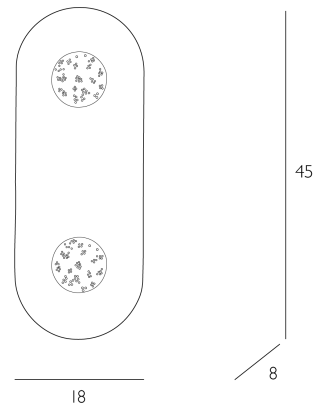

BOCA

Wall Light Alabaster Glass and Brass LED

The Boca wall light is a poetic exploration of elemental materials and sculptural light. Carved from natural alabaster, each diffuser glows with a soft, cloud-like translucency brought to life by the warmth of hidden illumination. At its heart, a textured bronze disc anchors the design. Available as a single and double wall light.

The Boca features an integrated LED light source; 1 x 14w LED inc | 1246 lumens | 3000k

SPECIFICATIONS:

Product code:	BOC0969
Measurements:	D8 x H45 x W18cm
Finish:	Alabaster Glass & Brass
Material:	Glass & Resin
Shade Included:	Not Required
Primary Bulb Detail:	1 x 14w LED inc 1246 lumens 3000k
Bulb Included:	LED Integrated
Lumens:	1246
Colour Temp:	3000
Colour Rendering:	80
Efficiency:	89
Suitable:	Indoor
Electrical Class:	Class I - Earthed
Nett Weight (kg):	0 kg
	≡ LED