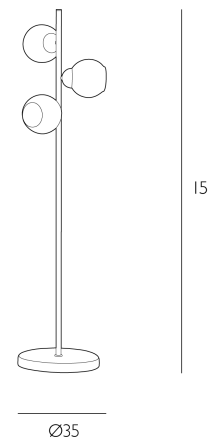

COSMOS

3 Light Floor Lamp Butter Brass and Glass

Sleek, celestial, and quietly striking, the Cosmos Floor Lamp draws inspiration from planetary orbits and modernist sculpture. Featuring a butter brass stem punctuated by three clear glass orb shades, each offset at varying heights, it casts light with graceful asymmetry and visual balance. This versatile piece compliments the rest of the Cosmos Collection perfectly.

Bulb not included; takes 3 x 40W max ES GLS. We recommend our BUL-E27-LED-16 bulb. [Click here to shop.](#)

SPECIFICATIONS:

Product code:	COS4940
Measurements:	H 150 x Ø35cm
Finish:	Brushed Brass & Glass
Material:	Glass & Solid Brass
Cable Colour:	Braided Ivory
Shade Included:	Not Required
Primary Bulb Detail:	3 x 40w max ES GLS
Bulb Included:	Lamps not included
Recommended Lamp:	BUL-E27-LED-16
Switch Type:	Foot Switch
Suitable:	Indoor
Electrical Class:	Class I - Earthed
Nett Weight (kg):	6 kg

Additional Information:

Supplied with 350cm of cable