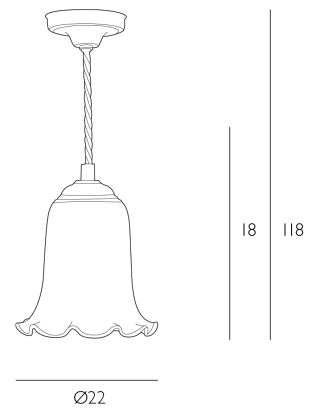

EBBA

Pendant Antique Brass and Azalea Glass

Delicate and full of personality, the Ebba Collection is a timeless design that recalls the playful elegance of vintage glassware. Its ruffled edge and bell-shaped form offer a soft silhouette that feels both whimsical and refined. Available as both a pendant and wall light in a charming palette of translucent colours Azalea, Tobacco, Moss, and classic clear. Paired with an elegant oatmeal braided cable and antique brass fittings, Ebba is ideal for kitchens, hallways, or layered over a bar or bedside for a warm, nostalgic glow.

Height is adjustable at the point of installation (18-118cm).

Bulb not included; takes 1 x 60W max ES GLS. We recommend our BUL-E27-LED-16 bulb. [Click here to shop.](#)

Dimmable when paired with suitable bulbs.

SPECIFICATIONS:

| | |
|----------------------|----------------------------|
| Product code: | EBB0103 |
| Measurements: | H min 18 - max 118 x Ø22cm |
| Finish: | Antique Brass & Pink Glass |
| Material: | Glass & Solid Brass |
| Cable Colour: | Braided Cream |
| Shade Included: | Not Required |
| Primary Bulb Detail: | 1 x 60w max ES GLS |
| Bulb Included: | Lamp not included |
| Recommended Lamp: | BUL-E27-LED-16 |
| Suitable: | Indoor |
| Electrical Class: | Class I - Earthed |
| Nett Weight (kg): | 0.6 kg |
| | |