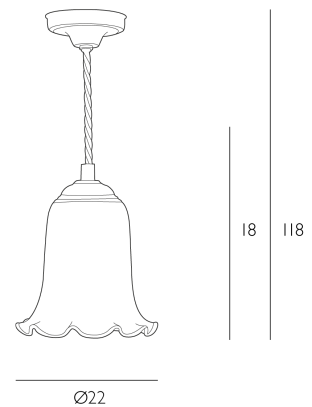

EBBA

Pendant Antique Brass and Tobacco Glass

Delicate and full of personality, the Ebba Collection is a timeless design that recalls the playful elegance of vintage glassware. Its ruffled edge and bell-shaped form offer a soft silhouette that feels both whimsical and refined. Available as both a pendant and wall light in a charming palette of translucent colours Azalea, Tobacco, Moss, and classic clear. Paired with an elegant oatmeal braided cable and antique brass fittings, Ebba is ideal for kitchens, hallways, or layered over a bar or bedside for a warm, nostalgic glow.

Height is adjustable at the point of installation (18-118cm).

Bulb not included; takes 1 x 60W max ES GLS. We recommend our BUL-E27-LED-16 bulb. [Click here to shop.](#)

Dimmable when paired with suitable bulbs.

SPECIFICATIONS:

Product code:	EBB0106
Measurements:	H min 18 - max 118 x Ø22cm
Finish:	Amber Glass & Antique Brass
Material:	Glass & Solid Brass
Cable Colour:	Braided Ivory
Shade Included:	Not Required
Primary Bulb Detail:	1 x 60w max ES GLS
Bulb Included:	Lamp not included
Recommended Lamp:	BUL-E27-LED-16
Suitable:	Indoor
Electrical Class:	Class I - Earthed
Nett Weight (kg):	0.6 kg