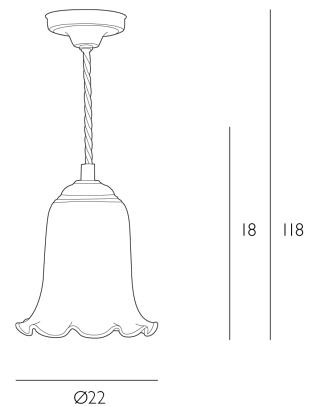

Height is adjustable at the point of installation (18-118cm).

Bulb not included; takes 1 x 60W max ES GLS. We recommend our BUL-E27-LED-16 bulb. [Click here to shop.](#)

Dimmable when paired with suitable bulbs.

## SPECIFICATIONS:

Product code:	EBB0108
Measurements:	H min 18 - max 118 x Ø22cm
Lamp Replaceable:	Yes
Finish:	Antique Brass & Glass
Material:	Glass & Metal
Cable Colour:	Braided Brown
Shade Included:	Not Required
Primary Bulb Detail:	1 x 60w max ES GLS
Bulb Included:	Lamp not included
Recommended Lamp:	BUL-E27-LED-16
Suitable:	Indoor
Electrical Class:	Class 1 - Earthed
Nett Weight (kg):	0 kg

### *Additional Information:*

Lamp not included. We recommend our BUL-E27-LED-16 bulb | Height is adjustable at the point of installation (18-118cm)

[www.davidhuntlighting.co.uk](http://www.davidhuntlighting.co.uk)