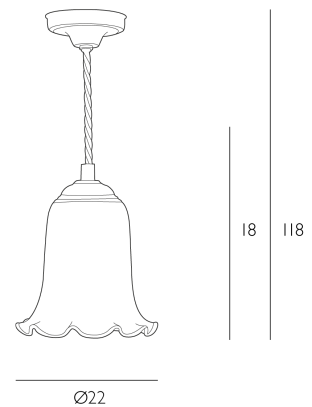

EBBA

Pendant Antique Brass and Moss Glass

Delicate and full of personality, the Ebba Collection is a timeless design that recalls the playful elegance of vintage glassware. Its ruffled edge and bell-shaped form offer a soft silhouette that feels both whimsical and refined. Available as both a pendant and wall light in a charming palette of translucent colours Azalea, Tobacco, Moss, and classic clear. Paired with an elegant oatmeal braided cable and antique brass fittings, Ebba is ideal for kitchens, hallways, or layered over a bar or bedside for a warm, nostalgic glow.

Height is adjustable at the point of installation (18-118cm).

Bulb not included; takes 1 x 60W max ES GLS. We recommend our BUL-E27-LED-16 bulb. [Click here to shop.](#)

Dimmable when paired with suitable bulbs.

SPECIFICATIONS:

Product code:	EBB0124
Measurements:	H min 18 - max 118 x Ø22cm
Finish:	Antique Brass & Green Glass
Material:	Glass & Solid Brass
Cable Colour:	Braided Ivory
Shade Included:	Not Required
Primary Bulb Detail:	1 x 60w max ES GLS
Bulb Included:	Lamp not included
Recommended Lamp:	BUL-E27-LED-16
Suitable:	Indoor
Electrical Class:	Class I - Earthed
Nett Weight (kg):	0.6 kg