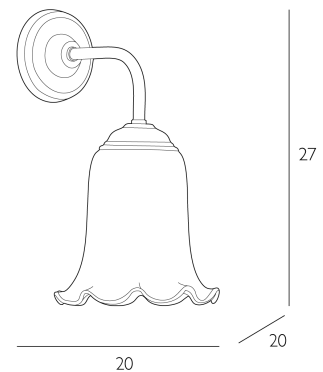

EBBA

Wall Light Antique Brass and Azalea Glass

Delicate and full of personality, the Ebba Collection is a timeless design that recalls the playful elegance of vintage glassware. Its ruffled edge and bell-shaped form offer a soft silhouette that feels both whimsical and refined. Available as both a pendant and wall light in a charming palette of translucent colours Azalea, Tobacco, Moss, and classic clear. Paired with an elegant oatmeal braided cable and antique brass fittings, Ebba is ideal for kitchens, hallways, or layered over a bar or bedside for a warm, nostalgic glow.

Bulb not included; takes 1 x 40W max ES GLS. We recommend our BUL-E27-LED-16 bulb. [Click here to shop.](#)

Dimmable when paired with suitable bulbs.

SPECIFICATIONS:

Product code:	EBB0703
Measurements:	D20 x H27 x W20cm
Finish:	Antique Brass & Pink Glass
Material:	Glass & Solid Brass
Shade Included:	Not Required
Primary Bulb Detail:	1 x 40w max ES GLS
Bulb Included:	Lamp not included
Recommended Lamp:	BUL-E27-LED-16
Suitable:	Indoor
Electrical Class:	Class I - Earthed
Nett Weight (kg):	0 kg ±

Additional Information:

Solid Brass Metalwork | Lamp not included. We recommend our BUL-E27-LED-16 bulb