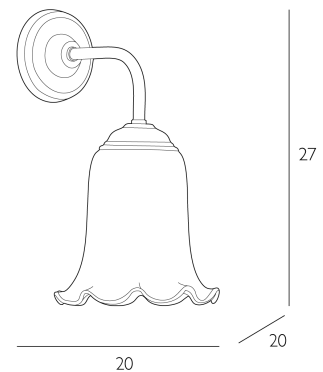

### *Wall Light Antique Brass and Tobacco Glass*

Delicate and full of personality, the Ebba Collection is a timeless design that recalls the playful elegance of vintage glassware. Its ruffled edge and bell-shaped form offer a soft silhouette that feels both whimsical and refined. Available as both a pendant and wall light in a charming palette of translucent colours Azalea, Tobacco, Moss, and classic clear. Paired with an elegant oatmeal braided cable and antique brass fittings, Ebba is ideal for kitchens, hallways, or layered over a bar or bedside for a warm, nostalgic glow.

Bulb not included; takes 1 x 40W max ES GLS. We recommend our BUL-E27-LED-16 bulb. [Click here to shop.](#)

Dimmable when paired with suitable bulbs.

## SPECIFICATIONS:

Product code:	EBB0706
Measurements:	D20 x H27 x W20cm
Finish:	Amber Glass & Antique Brass
Material:	Glass & Solid Brass
Shade Included:	Not Required
Primary Bulb Detail:	1 x 40w max ES GLS
Bulb Included:	Lamp not included
Recommended Lamp:	BUL-E27-LED-16
Suitable:	Indoor
Electrical Class:	Class I - Earthed
Nett Weight (kg):	0 kg ±