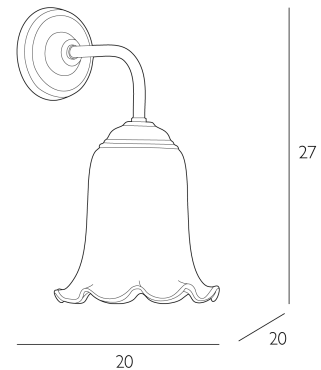

EBBA

Wall Light Antique Brass and Glass

Delicate and full of personality, the Ebba Collection is a timeless design that recalls the playful elegance of vintage glassware. Its ruffled edge and bell-shaped form offer a soft silhouette that feels both whimsical and refined. Available as both a pendant and wall light in a charming palette of translucent colours Azalea, Tobacco, Moss, and classic clear. Paired with an elegant oatmeal braided cable and antique brass fittings, Ebba is ideal for kitchens, hallways, or layered over a bar or bedside for a warm, nostalgic glow.

Bulb not included; takes 1 x 40W max ES GLS. We recommend our BUL-E27-LED-16 bulb. [Click here to shop.](#)

Dimmable when paired with suitable bulbs.

SPECIFICATIONS:

Product code:	EBB0708
Measurements:	D20 x H27 x W20cm
Finish:	Antique Brass & Glass
Material:	Glass & Solid Brass
Shade Included:	Not Required
Primary Bulb Detail:	1 x 40w max ES GLS
Bulb Included:	Lamp not included
Recommended Lamp:	BUL-E27-LED-16
Suitable:	Indoor
Electrical Class:	Class I - Earthed
Nett Weight (kg):	0 kg ±

Additional Information:

Solid Brass Metalwork | Lamp not included. We recommend our BUL-E27-LED-16 bulb